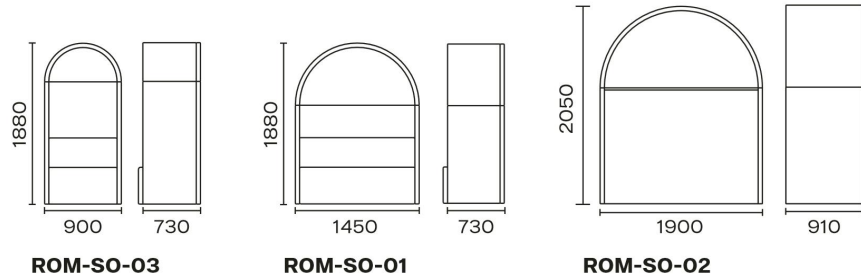

Specification/Fabric