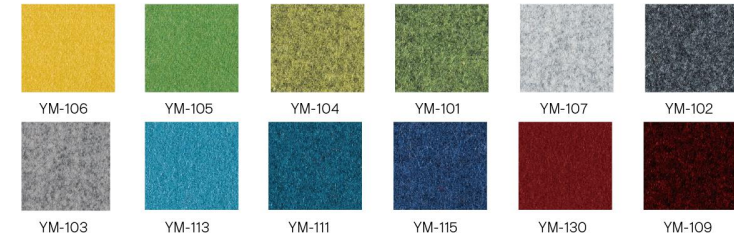

Specification/Fabric

Surface material Imported cashmere cloth or high-quality domestic imitation cashmere fabric, after anti-fouling, fire treatment, high wear resistance, through SGS standard certification.

Internal material 1, imported high quality environmental protection 12mm curved wood; 2, imported New Zealand pine, into the fumigation, pest control treatment, no obvious scar knot; 4, the use of 45 density high elastic sponge, through SGS standard certification, environmental protection, sedentary not deformation;

process Use benzene-free adhesive to bond the sponge, and do not use waste liner inside; Reserve strong current jack and UBS interface, sit back set LED light source.

H-YM

Y-JD

A-SF

S-JA