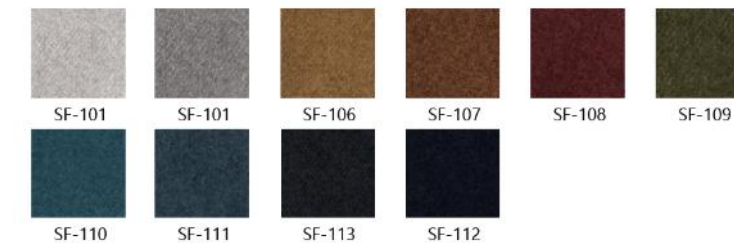

Specification/Fabric

Surface material Imported cashmere cloth or high-quality domestic imitation cashmere fabric, after anti-fouling, fire treatment, high wear resistance, through SGS standard certification.

Internal material 1, imported high quality environmental protection 12mm curved wood; 2, imported New Zealand pine, into the fumigation, pest control treatment, no obvious scar knot; 4, the use of 45 density high elastic sponge, through SGS standard certification, environmental protection, sedentary not deformation;

process Use benzene-free adhesive to bond the sponge, and do not use waste liner inside; Reserve strong current jack and UBS interface, sit back set LED light source.

H-YM

Y-JD

A-SF

S-JA